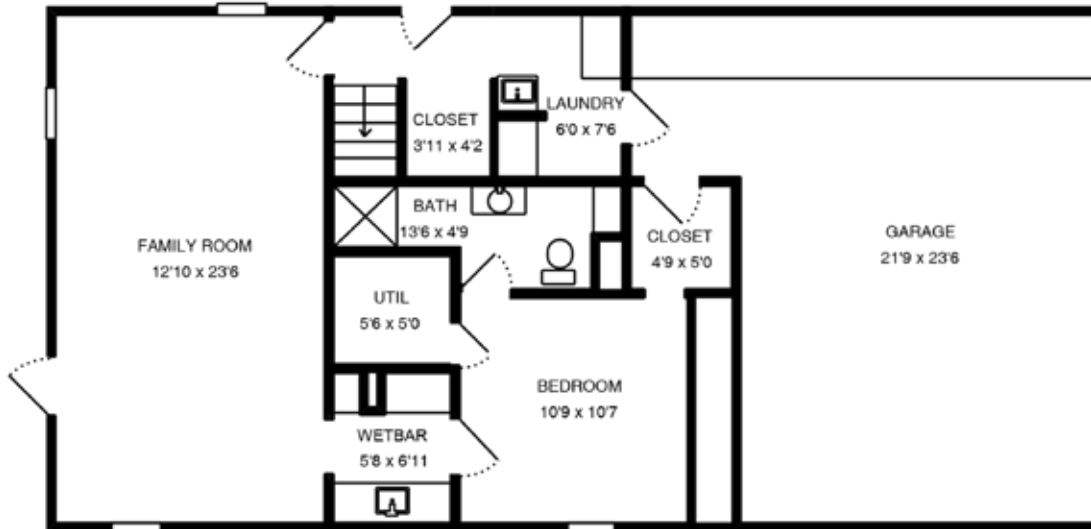

82 IDORA AVENUE

SAN FRANCISCO, CA 94127

Estimated Total Square Footage:
1,828 SQ FT

FIRST FLOOR
646 SQ FT

SECOND FLOOR
1,182 SQ FT

Rendering by Floor Plan Visuals.
All measurements are approximate. While deemed reliable, no information on these floor plans should be relied upon without independent verification.